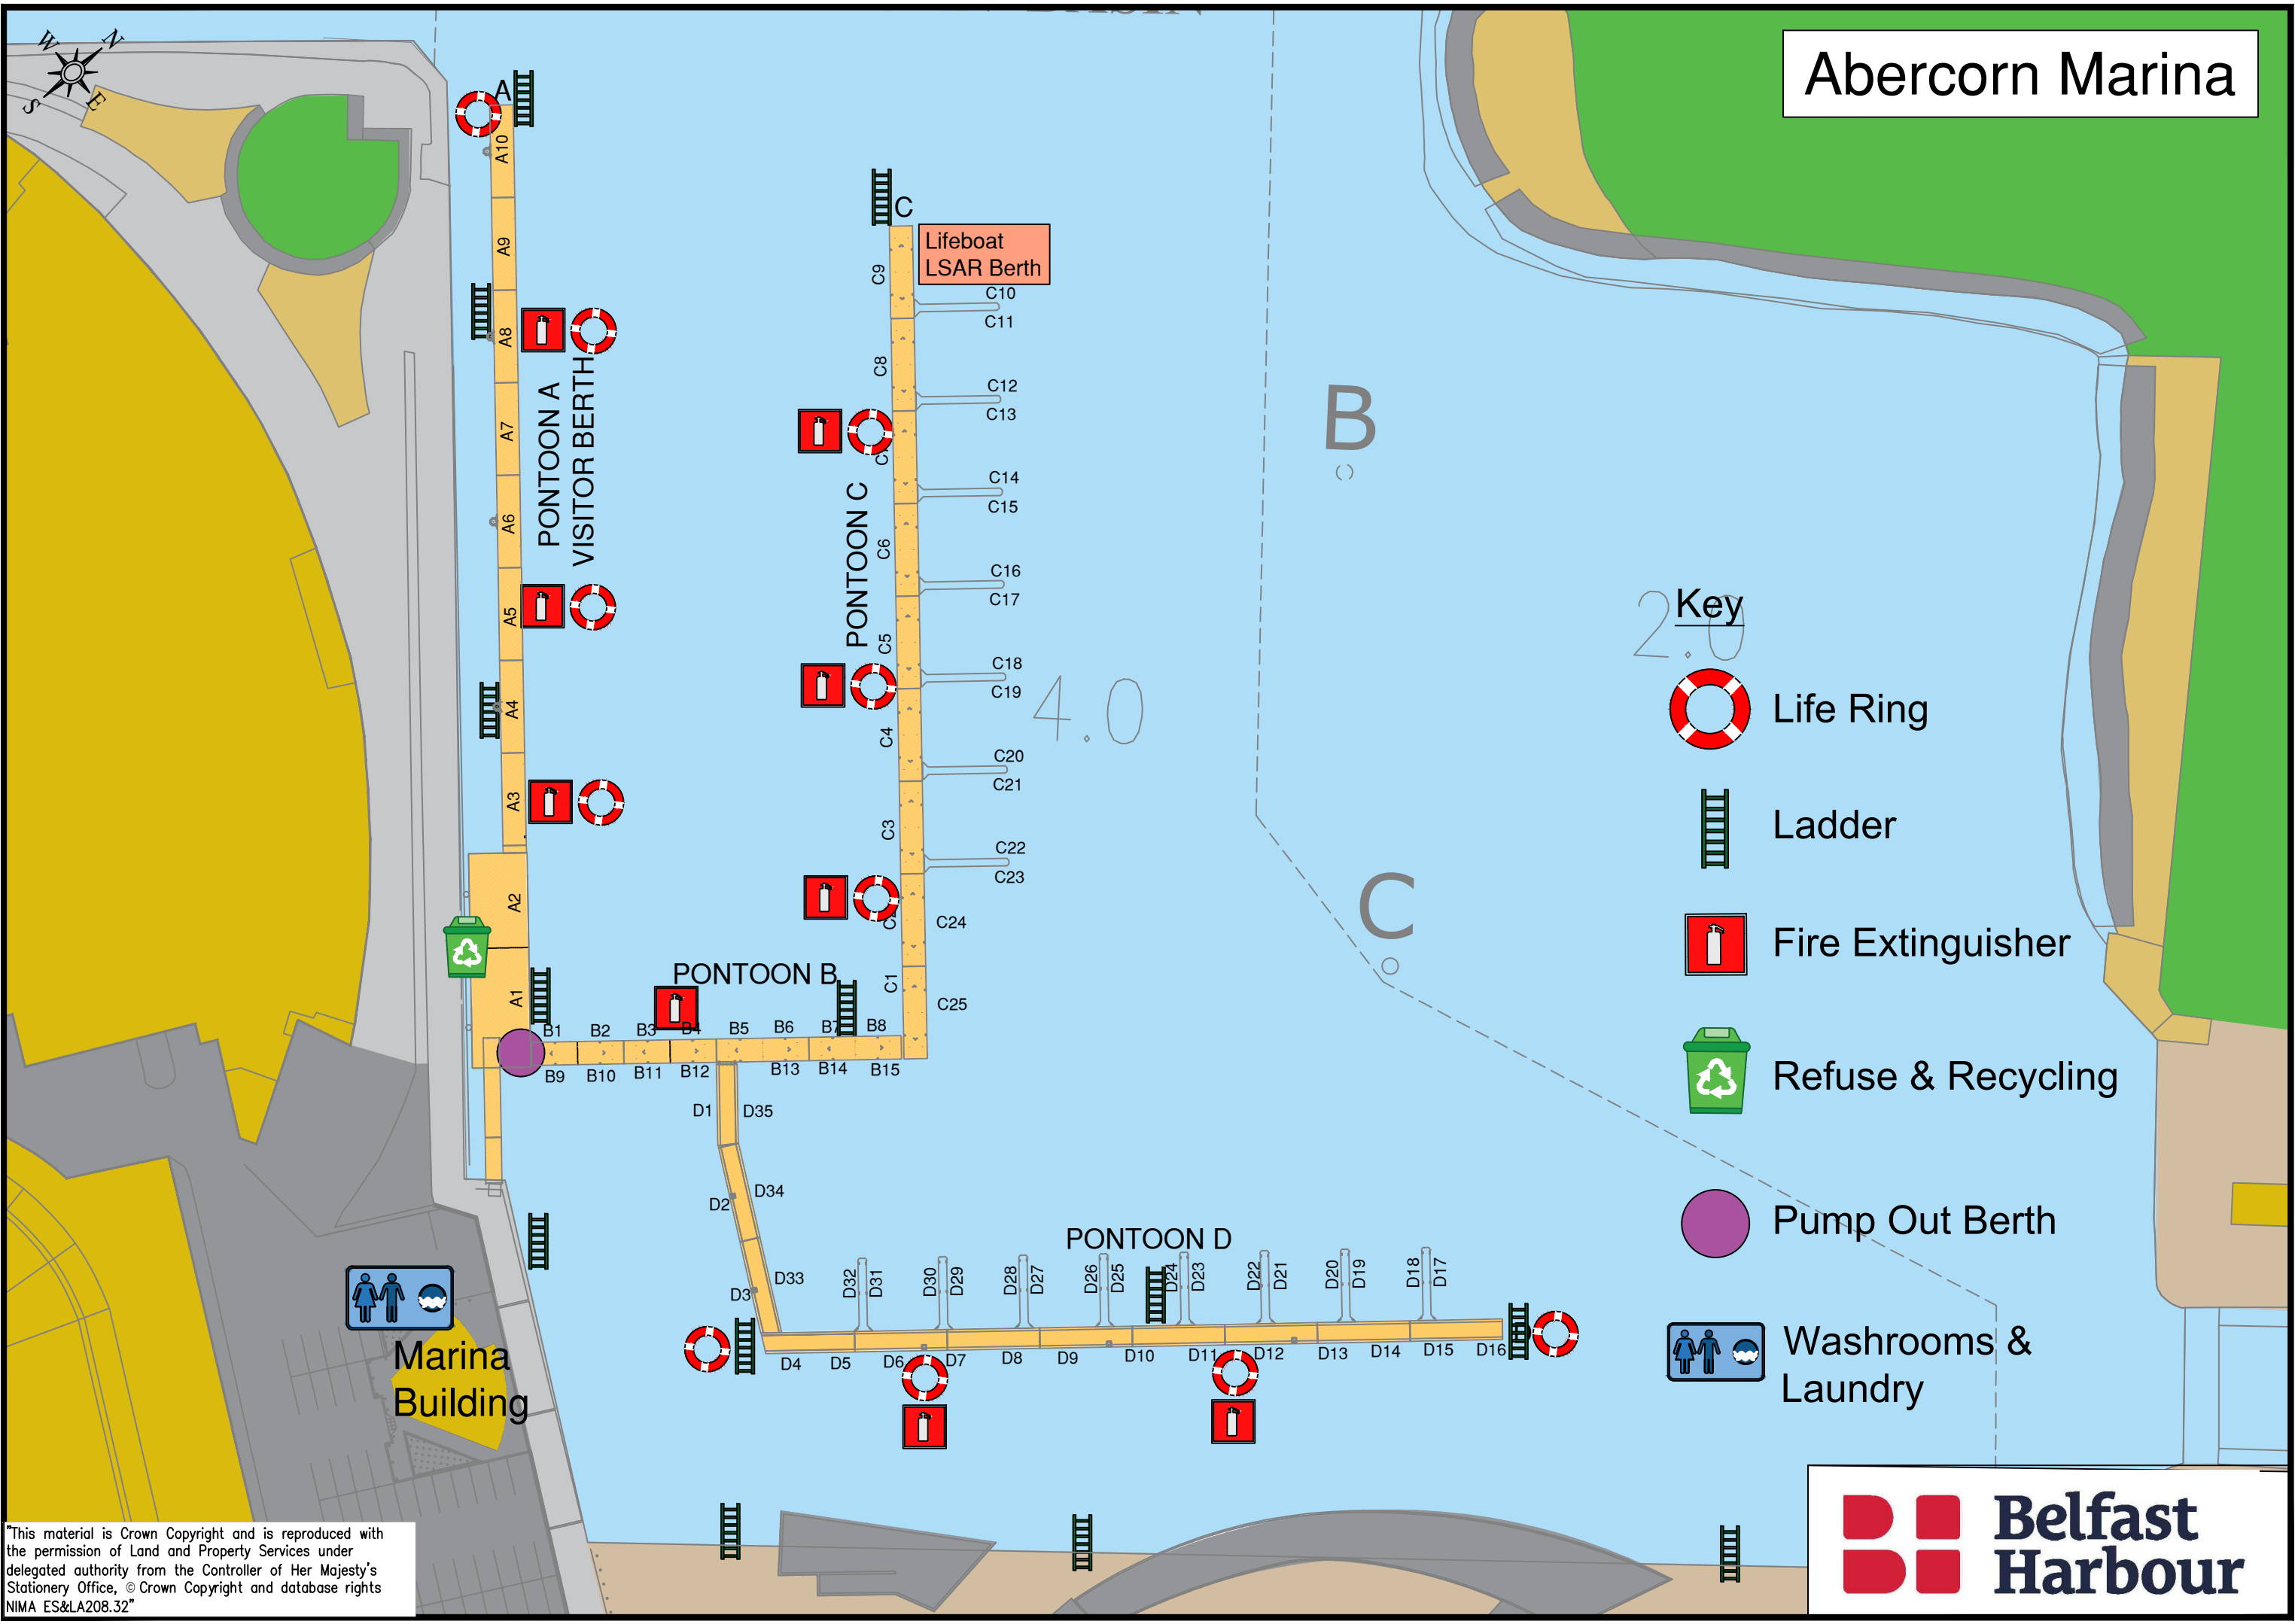

Abercorn Marina

- Key**
-  Life Ring
 -  Ladder
 -  Fire Extinguisher
 -  Refuse & Recycling
 -  Pump Out Berth
 -  Washrooms & Laundry

This material is Crown Copyright and is reproduced with the permission of Land and Property Services under delegated authority from the Controller of Her Majesty's Stationary Office, © Crown Copyright and database rights NIMA ES&LA208.32